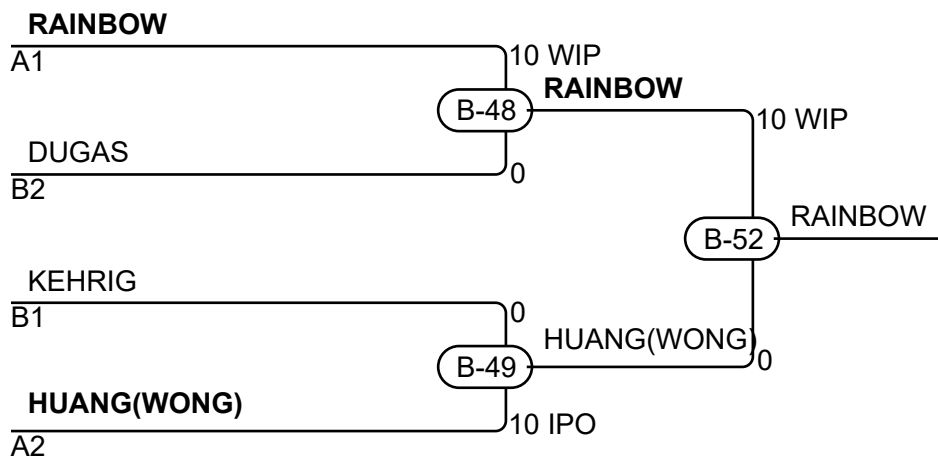

U14F -44 kg

Competitors A

#	Name	Club	1	2	3	4	Wins	Pts	Pos
1	RAINBOW Marnie	Invermere	XX	10	10	10	3	30	1
2	HUANG(WONG) Leann	Regina Y		XX	10	10	2	20	2
3	BELLON Anya	Golden Horn			XX	5	1	5	3
4	SCHAFFER Hanna	Yaruki				XX	0	0	4

Matches A

Match	White		Blue	Result	Time	Code
B-21	RAINBOW Marnie	1	2 HUANG(WONG) Leann	10 - 0	1:24	WIP
B-22	BELLON Anya	3	4 SCHAFFER Hanna	5 - 0	3:00	WAZ
B-31	RAINBOW Marnie	1	3 BELLON Anya	10 - 0	0:18	WIP
B-32	HUANG(WONG) Leann	2	4 SCHAFFER Hanna	10 - 0	0:04	IPO
B-40	RAINBOW Marnie	1	4 SCHAFFER Hanna	10 - 0	1:27	IPO
B-41	HUANG(WONG) Leann	2	3 BELLON Anya	10 - 0	0:16	WIP

Competitors B

#	Name	Club	5	6	7	Wins	Pts	Pos
5	KEHRIG Victoria	Pense	XX	10	10	2	20	1
6	BESSEY Emmily	Yaruki		XX		0	0	3
7	DUGAS Alexis	Lloydminster		10	XX	1	10	2

Matches B

Match	White		Blue	Result	Time	Code
B-23	KEHRIG Victoria	5	6 BESSEY Emmily	10 - 0	0:12	IPO
B-33	KEHRIG Victoria	5	7 DUGAS Alexis	10 - 0	0:56	WIP
B-42	BESSEY Emmily	6	7 DUGAS Alexis	0 - 10	0:44	IPO

Results

Pos	Name
1	RAINBOW Marnie, Invermere
2	HUANG(WONG) Leann, Regina Y
3	DUGAS Alexis, Lloydminster
3	KEHRIG Victoria, Pense